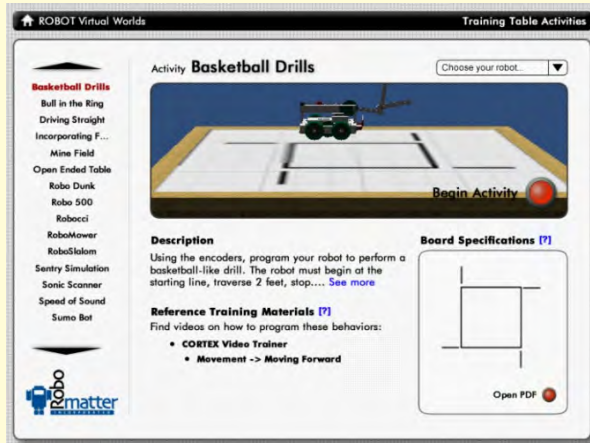

# Programming Robots Just Got Easier (And more fun!)

# ROBOT Robot Virtual Worlds

Use the same ROBOTC code as you do on your LEGO or VEX robots.

## Learn to Program Here

Program virtual robots.

Minefield Challenge

Obstacle Course

Bull in Ring Challenge

Slalom Challenge

## Robot Virtual World Features

- Includes ROBOTC's powerful interactive run-time debugger.
- Training materials posted at the ROBOTC website.
- Game like environment to make programming fun.

**And everyone has their own robot!**